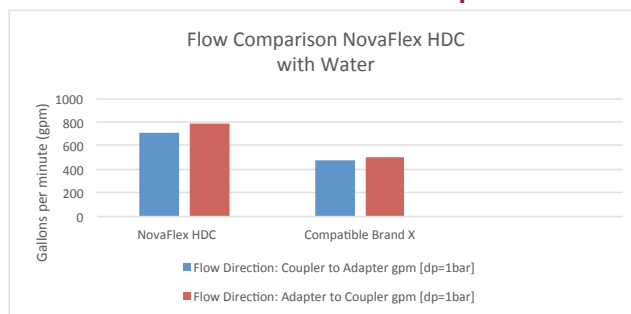

Novaflex HDC with Water • Flow Comparison

Data as tested by 3rd party agency

Novaflex 'HDC' couplers and adapters are fully compatible with all brands conforming to **NATO STANAG 3756 (PHE)**

The information provided within is for informational purposes only. We have made every effort to ensure the accuracy of the provided information and assume no responsibility for any loss or damage due to errors or omissions or to the use or misuse of any information supplied. It is impossible to test all products under all conditions to which they might be subjected in the field. It is therefore the buyer and/or end users' responsibility to test all products under the conditions that duplicate the service conditions prior to installation. All improvements, all specifications are subject to change without prior notice. It is the buyer and/or end users' responsibility to review our complete **Terms and Conditions of Sale** located on our web sites at: www.novaflex.com | www.z-flex.com | www.flexmaster.com.

IN USA

New Jersey

1024 Industrial Drive
West Berlin, NJ 08091
tel (856)768-2275
fax (856)768-2385
800-225-0215

North Carolina

449 Trollingwood Road
Haw River, NC 27258
tel (336)578-2161
fax (336)578-5554
800-334-4270

Indianapolis

7812 Moller Road
Indianapolis, IN 46268
tel (317)334-1444
fax (317)334-1535
800-526-6288

Email: sales@novaflex.com Website: www.novaflex.com

IN CANADA

Ajax, Ontario

555 Beck Crescent
Ajax, ON L1Z 1C9
tel (905)686-5200
fax (905) 686-8349
800-563-3539

IN U.K.

Bromborough, Wirral

18 Plantation Park 2, Power Road
Bromborough, Wirral UK CH62 3QT
tel 44(0)151-334-0873
fax 44(0)151-334-7145

www.novaflex.co.uk Email: sales@novaflex.co.uk